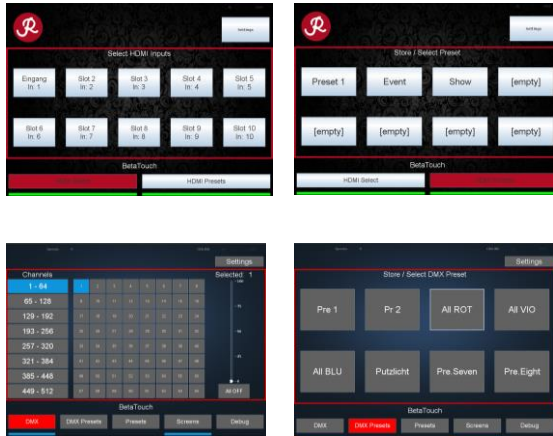

complete price:

**7200.- € net. SRP**

- The package contains:
- 4 x 10 inch Touchpanel incl. Btouch Programm Beta 2
- Layer Audio & Video
- customer-specific surfaces (Logo, etc.)
- incl. wiring and interface adjustment

# Audio Video Lighting Package 1

- 4- Stereo Matrix Mixer
- 4 x Stereo in / 4 x Stereo out
- alternative 8 x Mono in / 8 x Mono out
  - Limiter, EQ, Delay, Filter

DMX Dongle

- Audio Video Matrix 10 x 10 frame assembled:
- 6 x HDMI in (expandable auf 10)
- 10 x HDMI out

complete price:

**7650.- € net. SRP**

The package contains:

- 4 x 10 inch Touchpanel incl. Btouch Programm Beta 2
- Layer Audio, Video & Lighting
- customer-specific surfaces (Logo, etc.)
- incl. wiring and interface adjustment