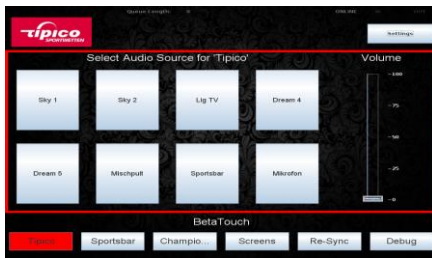

# Audio Video Multi-Room Package 1

- 4- Stereo Matrix Mixer
- 4 x Stereo in / 4 x Stereo out
- alternative: 8 x Mono in / 8 x Mono out
  - Limiter, EQ, Delay, Filter

- Audio Video Matrix 10 x 10 frame assembled:
- 6 x HDMI in (expandable to 10)
- 10 x HDMI out

complete price:

**7200.- € net. SRP**

- The package contains:
- 4 x 10 inch Touchpanel incl. Btouch Programm Beta 2
- Layer Audio & Video
- customer-specific surfaces (Logo, etc.)
- incl. wiring and interface adjustment

# Audio Video Lighting Package 1

- 4- Stereo Matrix Mixer
- 4 x Stereo in / 4 x Stereo out
- alternative 8 x Mono in / 8 x Mono out
  - Limiter, EQ, Delay, Filter

DMX Dongle

- Audio Video Matrix 10 x 10 frame assembled:
- 6 x HDMI in (expandable auf 10)
- 10 x HDMI out

complete price:

**7650.- € net. SRP**

The package contains:

- 4 x 10 inch Touchpanel incl. Btouch Programm Beta 2
- Layer Audio, Video & Lighting
- customer-specific surfaces (Logo, etc.)
- incl. wiring and interface adjustment